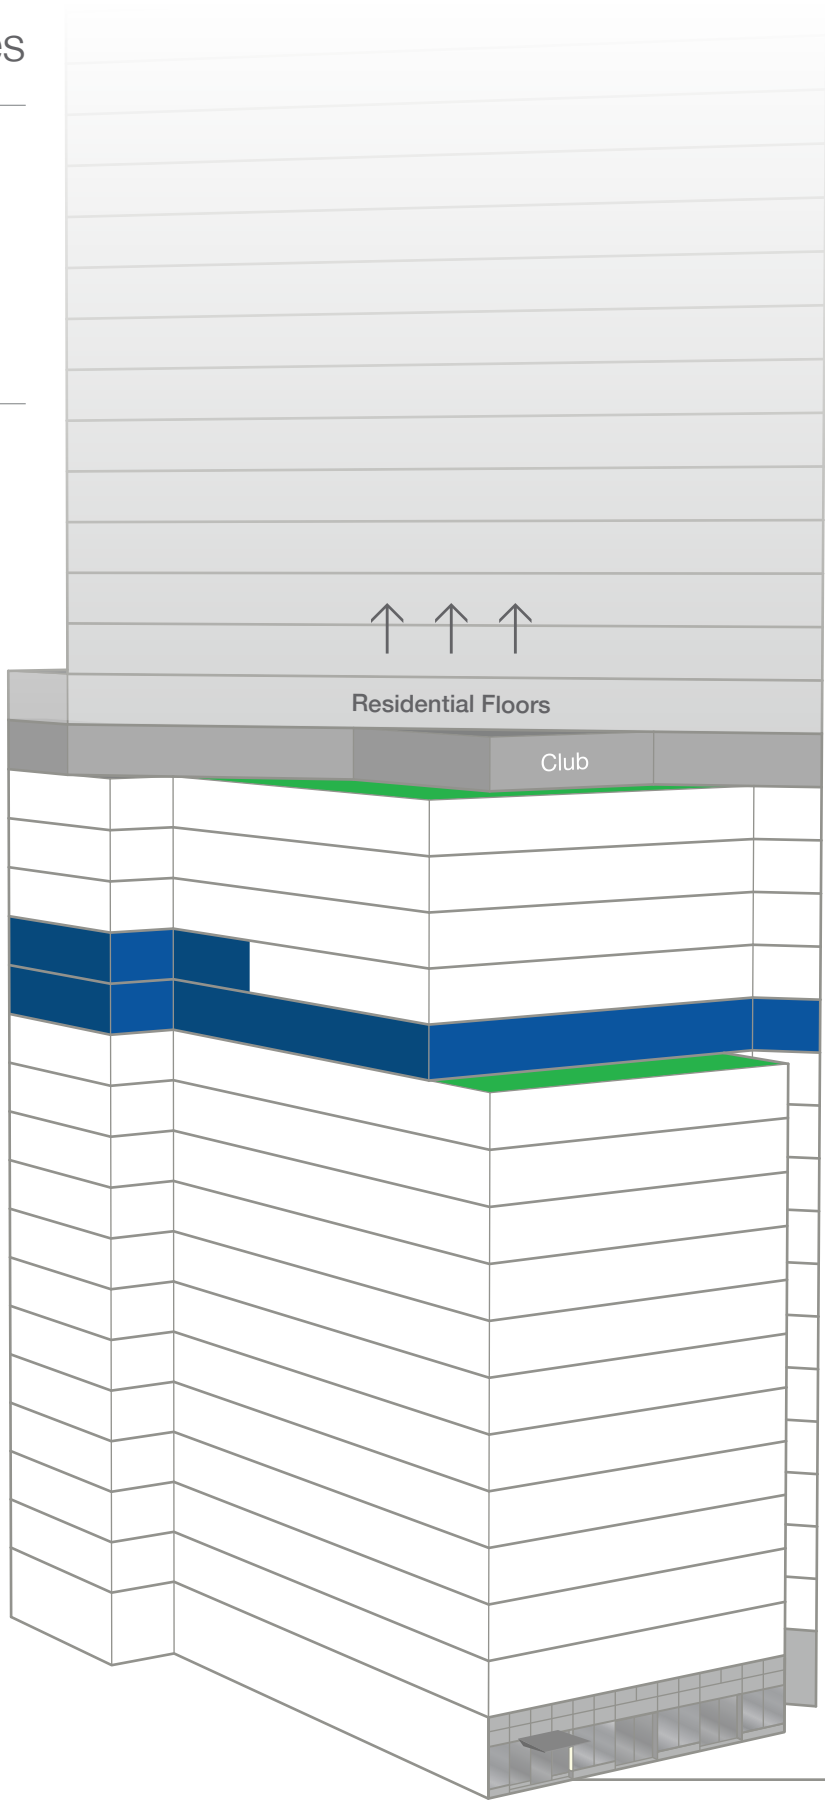

Availabilities

- Leased
- Available
- Residential
- Retail; Club

Partial Floor
Floor 15 8,485 RSF
Entire Floor
Floor 14 14,676 RSF

Contact
David C. Berkey
212 920 3388
david.berkey@ll-holding.com